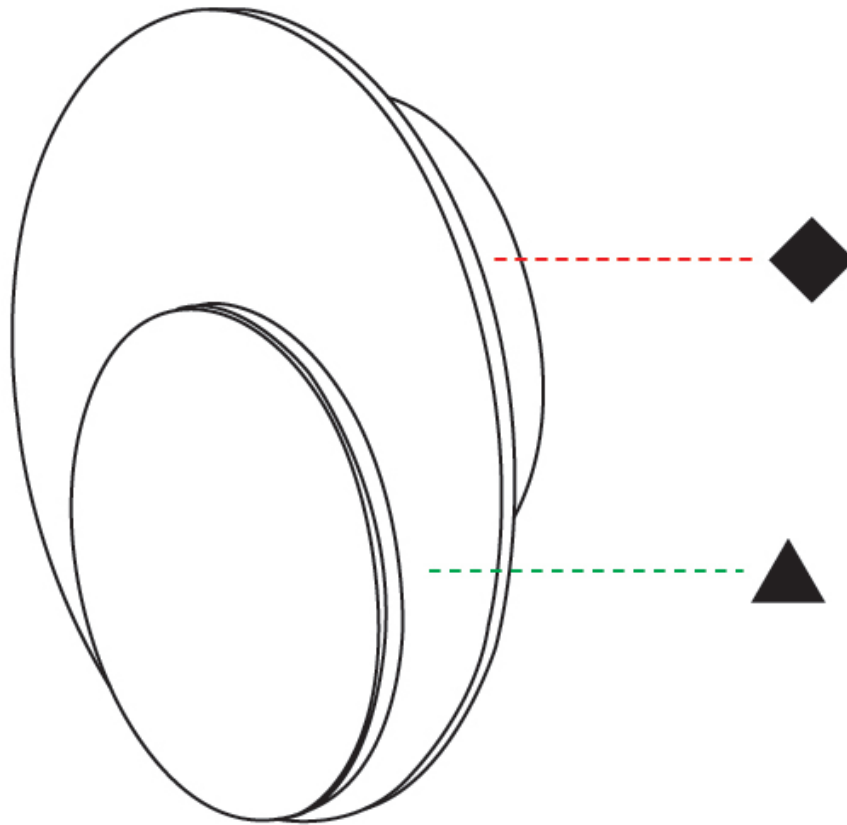

LUOMU 2 SURFACE

D72024-

PROJECT

TYPE

SPECIFIER

QUANTITY

DATE

D