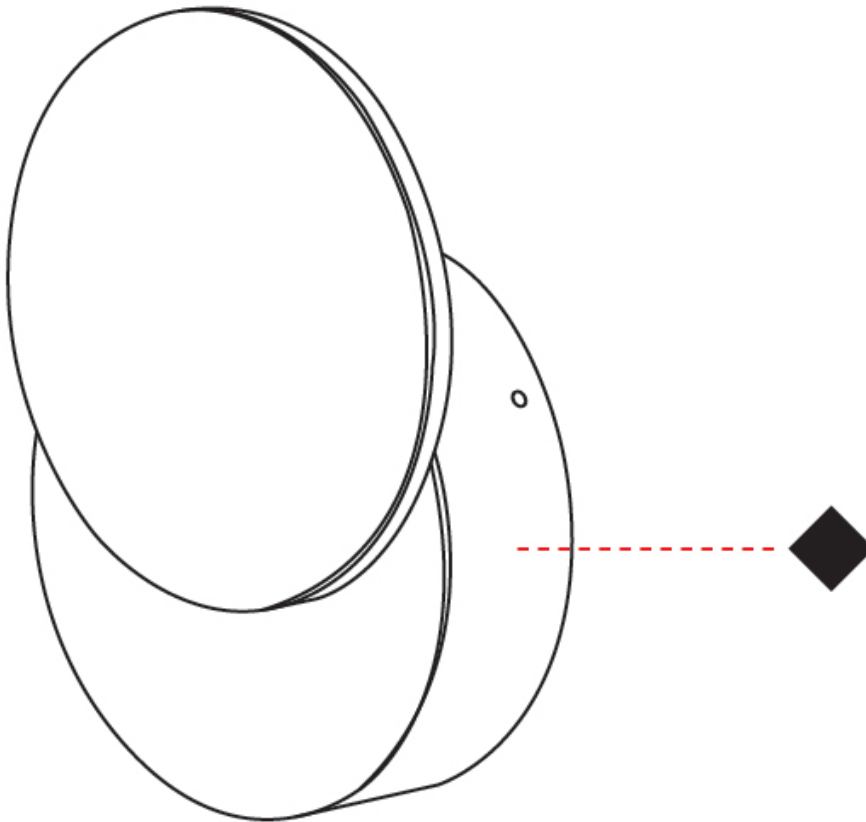

LUOMU 1 SURFACE

D72023-

PROJECT

TYPE

SPECIFIER

QUANTITY

DATE

D