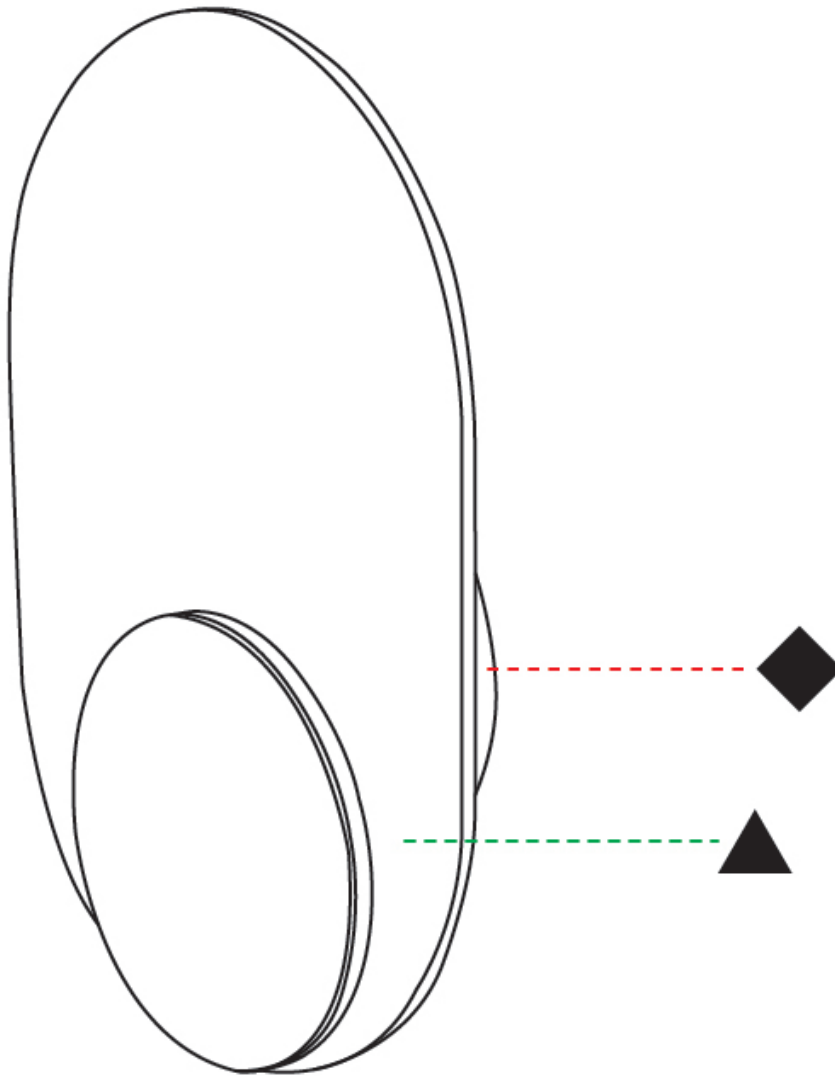

LUOMU 3 SURFACE

D72025-

PROJECT

TYPE

SPECIFIER

QUANTITY

DATE

D